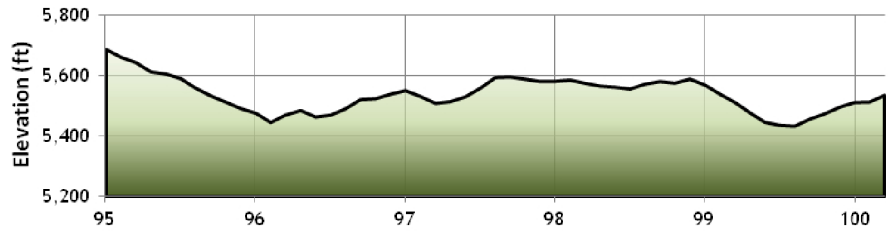

- Ref. Points
- Aid Stations
- Aid/Crew Access
- Wasatch 100 Route

Elevation Profile:
Scale varies from sheet to sheet & depicts route between the two aid stations on the map.